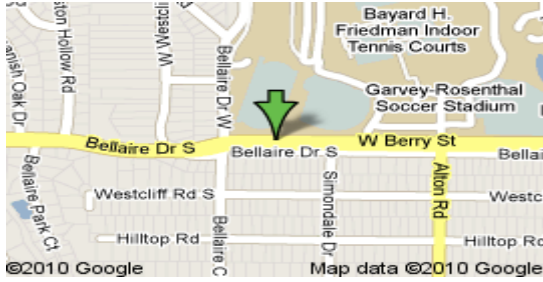

## LONE STAR CLASSIC TRACK & FIELD MEET

Lowdon Track and Field Complex  
 Texas Christian University  
 3750 W Berry Street  
 Fort Worth, Texas 76109  
 May 23, 2010

**[3750 W Berry St](#)**  
**[Fort Worth, TX 76109](#)**